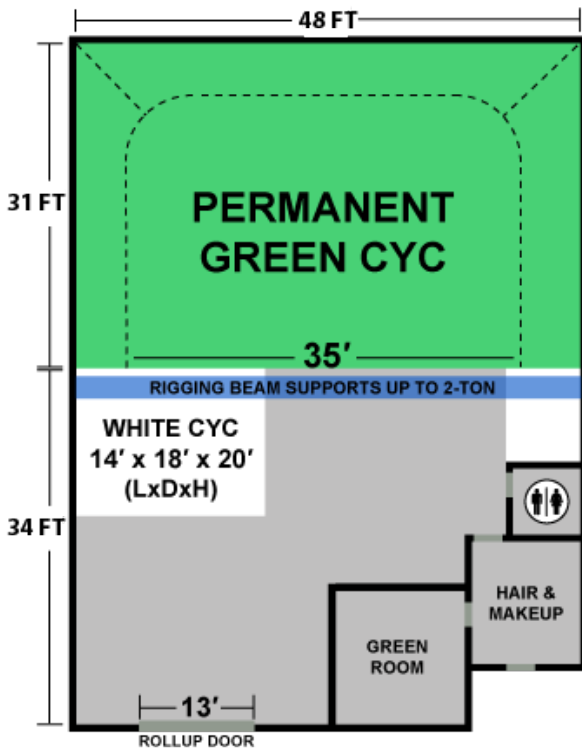

STAGE 1

PRE-LIT 3-WALL GREEN CYC : 48FT(L) x 31FT(D) x 20FT(H)

STAGE 1 RATE (GREEN SCREEN CYC)

Stage Prep Day:	\$1200 / 10hr
Stage Shoot Day:	\$1500 / 10hr
Overtime:	\$ 180 hr

All green screen studio rentals are subject to a \$75.00 cleaning and \$100 power fee.
Prices subject to change without notice.

Studio Specs & Amenities

- Dedicated 3-wall green screen studio
- 48ft x 31ft x 20ft (LxDxH) green screen stage
- Pre-lit with Cool Lights CL-655 5600K
- 110 linear feet of green screen stage
- 6ft green screen cyclorama radius
- 20 foot ceiling, 2 ton support beam perfect for wire work
- Walls and floors painted with Rosco Chromakey Green
- 65ft straight shooting distance
- All open space so no support columns to get in the way
- 13ft x 14ft (WxH) rollup gate to bring in vehicles, etc.
- Smooth concrete floor for easy dolly work
- 200 amps total house power
- 100 amps 3-phase 120/208V Cam-Lok
- 1 mile from Burbank airport
- 20 minute drive from downtown Los Angeles
- 4 miles from Hollywood