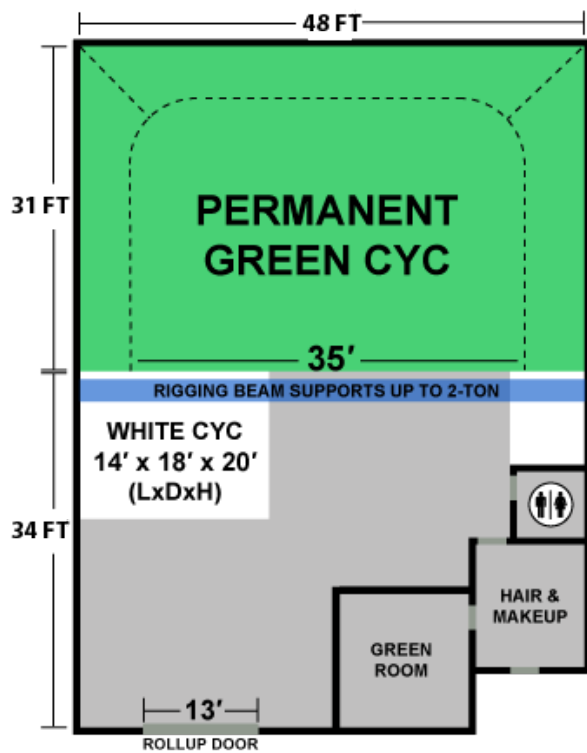

STAGE 1

Pre-lit 3 Wall Green Cyc : 48'(L) x 31'(D) x 20'(H)

STAGE 1 RATE (GREEN SCREEN CYC)

Stage Prep Day: \$1400 / 10hr
Stage Shoot Day: \$1700 / 10hr
Overtime: \$180 hr

All green screen studio rentals are subject to a \$75.00 cleaning and \$100 power fee.
Prices subject to change without notice.

Studio Specs & Amenities

- Dedicated 3-wall green screen studio
- 48ft x 31ft x 20ft (LxDxH) green screen stage
- Pre-lit with Cool Lights CL-655 5600K
- 110 linear feet of green screen stage
- 6ft green screen cyclorama radius
- 20 foot ceiling, 2 ton support beam perfect for wire work
- Walls and floors painted with Rosco Chromakey Green
- 65ft straight shooting distance
- All open space so no support columns to get in the way
- 13ft x 14ft (WxH) rollup gate to bring in vehicles, etc.
- Smooth concrete floor for easy dolly work
- 200 amps total house power
- 100 amps 3-phase 120/208V Cam-Lok
- 1 mile from Burbank airport
- 20 minute drive from downtown Los Angeles
- 4 miles from Hollywood