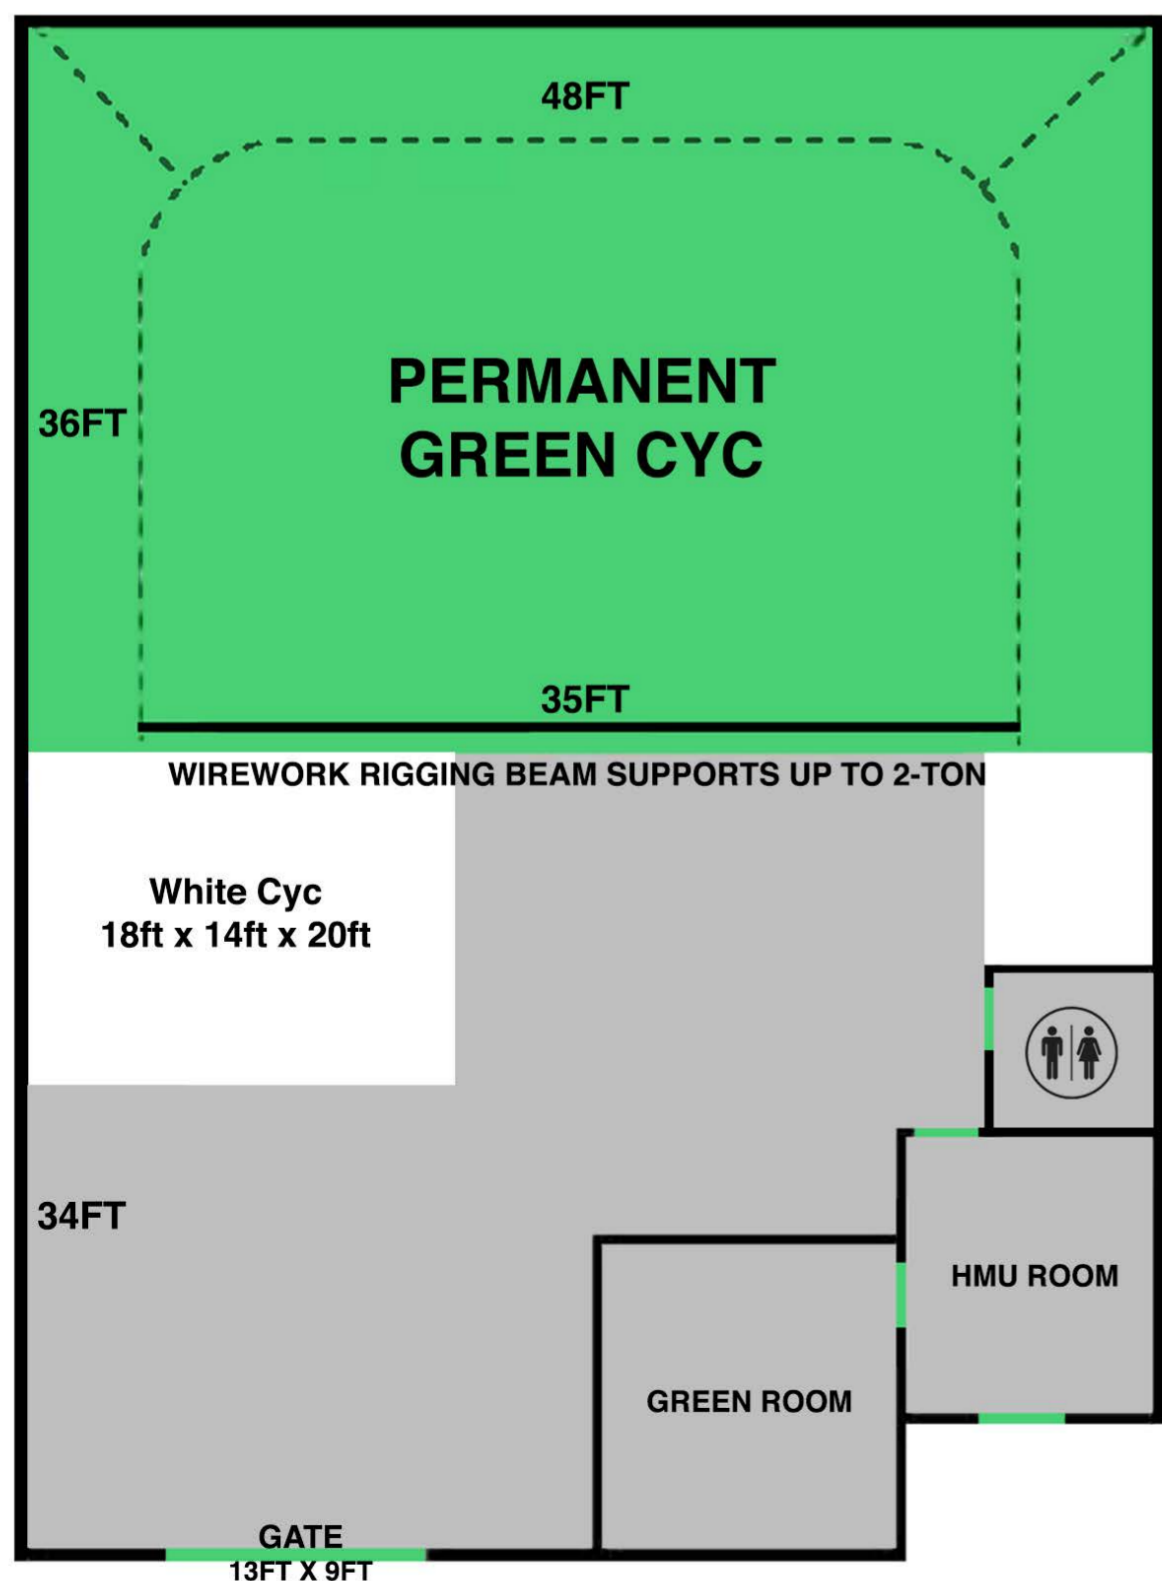

STAGE 1

Pre-Lit 3-Wall Chromakey-Green Cyc : 48'(L) x 36'(D) x 20'(H)

STAGE 1 RATE (GREEN SCREEN CYC)

Stage Prep Day: \$1500 / 10hr
 Stage Shoot Day: \$1850 / 10hr
 Overtime: \$180 hr

All green screen studio rentals are subject to a \$85.00 cleaning and \$100 power fee.
 Prices subject to change without notice.

Studio Specs & Amenities

- Dedicated 3-wall green screen studio
- 48ft x 36ft x 20ft (LxDxH) green screen stage
- Pre-lit with Cool Lights CL-655 5600K
- 110 linear feet of green screen stage
- 6ft green screen cyclorama radius
- 20 foot ceiling, 2 ton support beam perfect for wirework
- Walls and floors painted with Chromakey Green
- 65ft straight shooting distance
- All open space so no support columns to get in the way
- 13ft x 9ft (WxH) rollup gate to bring in vehicles, etc.
- Smooth concrete floor for easy dolly work
- 300 Amp Power
- 3-Phase 120/208V Cam-Lok
- Wi-Fi: 600 Mbps Download / 35 Mbps Upload; Perfect for Live & VR shoots
- 1 mile from Hollywood Burbank airport
- 4 miles from Hollywood